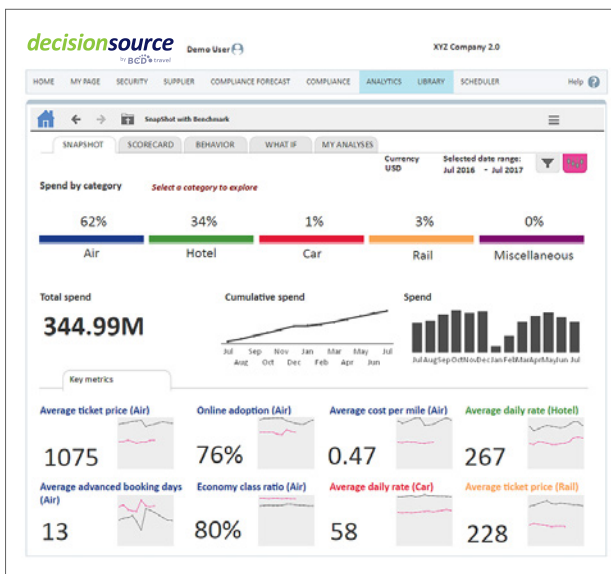

DecisionSource[®] Reporting & Analytics

Transform your data into actionable insight so you can make fast, confident decisions.

Gain confidence in your data without the complexity.

DecisionSource Reporting & Analytics is our proprietary intelligence platform that gives you instant access to program information before, during, and after a trip. Integrating with 200+ sources, it consolidates and normalizes your data. With reports, dashboards, interactive maps and benchmarks, DecisionSource takes the complexity out of program intelligence.

**Clear decisions.
Better results.**

Industry-leading quality

24x7 cleansing, normalizing, and consolidation from 200+ sources globally

Meaningful intelligence

Predictive what-if scenarios, benchmarking, program trends, traveler behavior and compliance

Near real-time

Booked data available within 90 minutes
70% of transactional data available daily and 90% or more available weekly

Simple, compelling visuals

Interactive charts and graphs, snapshots with key program metrics, and performance-to-goal report cards

Configurable reports

Schedule, customize, and view transaction-level detail